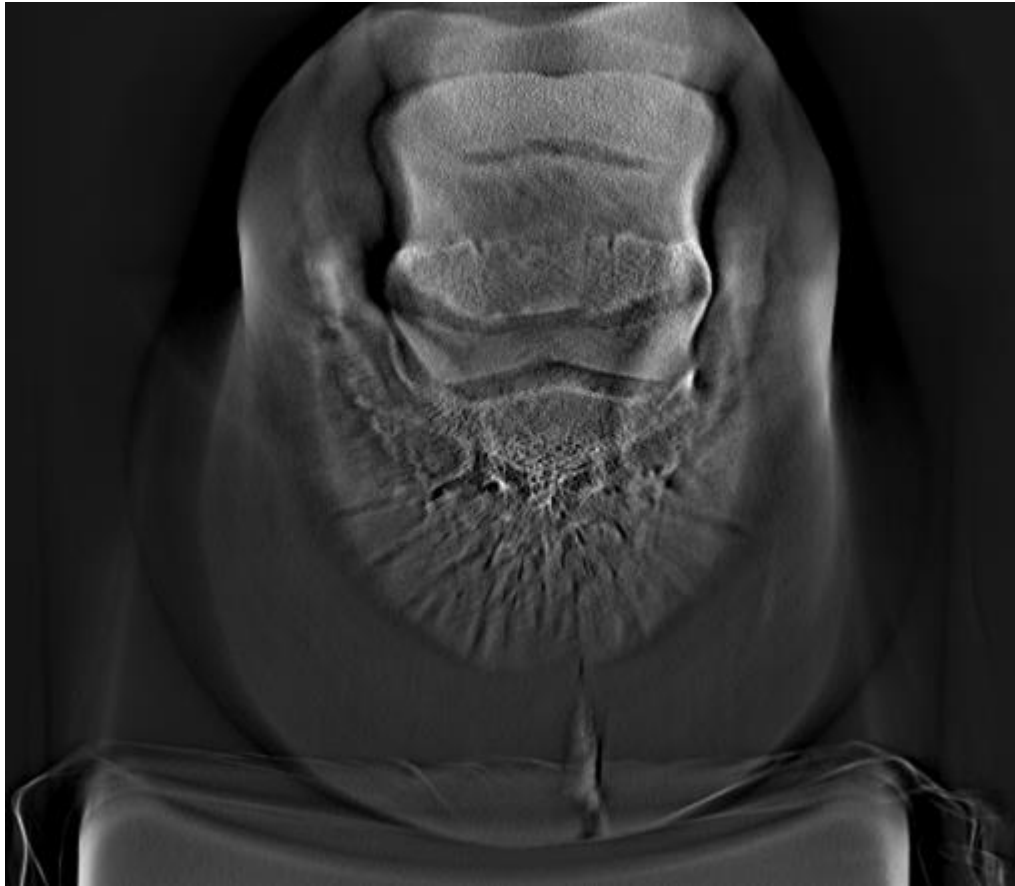

EQUINE TOMOSYNTHESIS

Foot (B0024, 18 Dec 2019)

In the right front hoof, there is a contrast line of the front wall of the hoof capsule from the hook, in the direction to the corolla.

Diagnosis: Crack of the hoof wall.